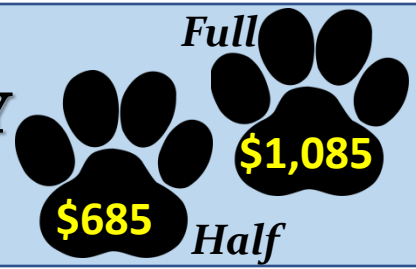

1 DOG

Full Day

Half Day

2+ DOGS*

Full Day

Half Day

*Per Dog From Same Household

Price List

Effective
March 1, 2021

(All prices are
before taxes)

[ONE DOG]

[TWO DOGS]

10 DAY
PACK

10 Day
pre-paid

Full

10 DAY
PACK

20 DAY
PACK

20 Day
pre-paid

20 DAY
PACK

Full

Half

Due to COVID restrictions Pet Taxi and Home Visits may not be available.

Please call Fido's (306) 842-1842 to confirm availability.

**Pet
Taxi**