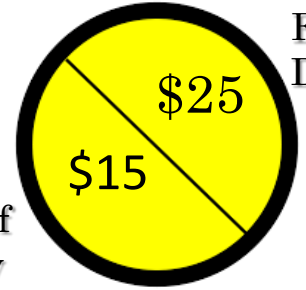

1 DOG

Full Day

Half Day

2+ DOGS*

Full Day

Half Day

*Per Dog From Same Household

Price List

Effective
March 1, 2021

(All prices are
before taxes)

[ONE DOG]

[TWO DOGS]

10 DAY
PACK

10 Day
pre-paid

Full

10 DAY
PACK